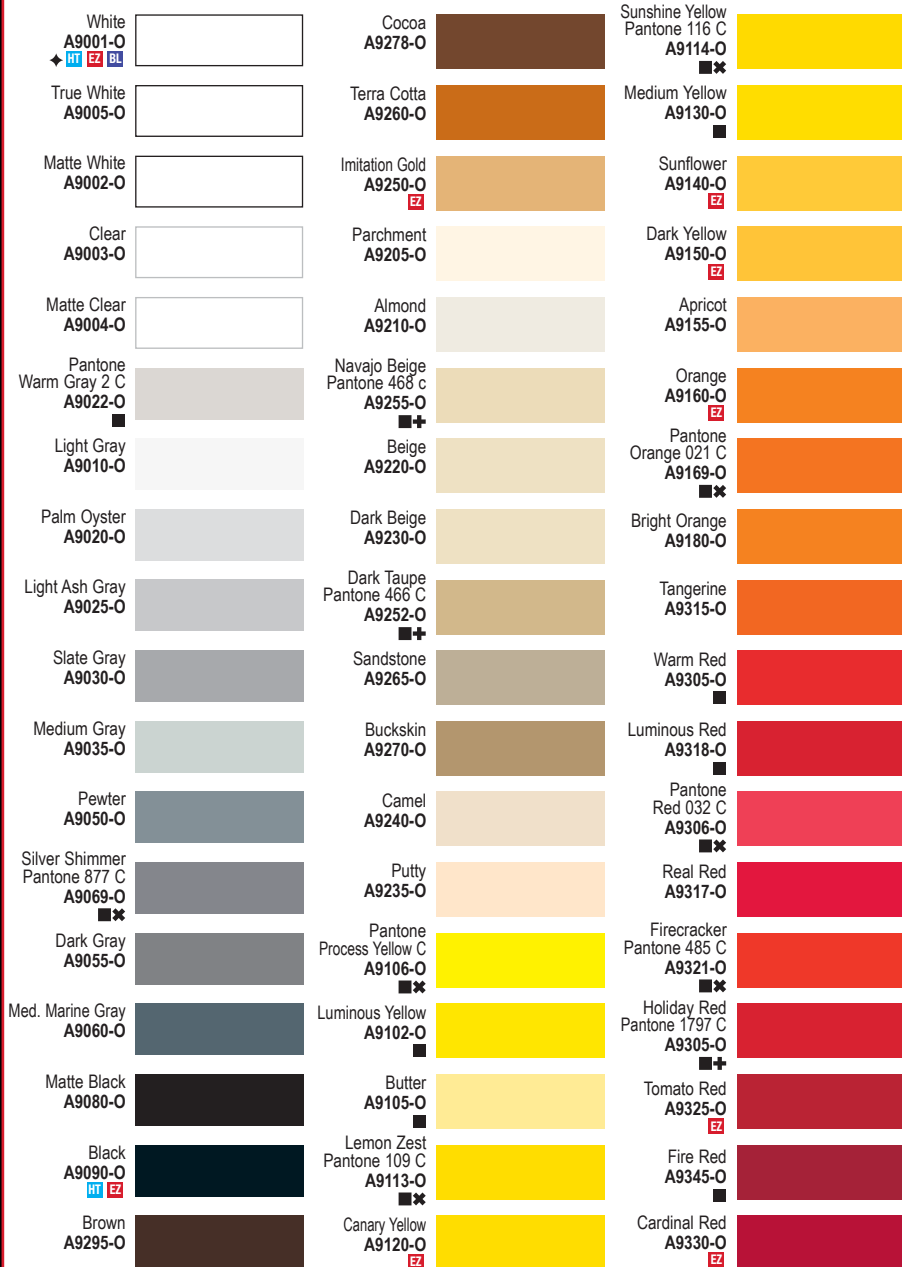

A9 Opaque

Choose from 120 high performance industry standard colors including 24 matched to Pantone's most specified colors.

- **Durability:** Up to 9 year
- **Conformability:** Rivets/corrugations, compound curves
- **Printability:** CAS, thermal transfer
- **Adhesive:** Permanent solvent
- **Gloss:** 90
- **Type:** Cast vinyl