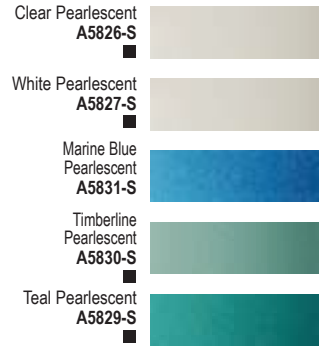

Pearlescent