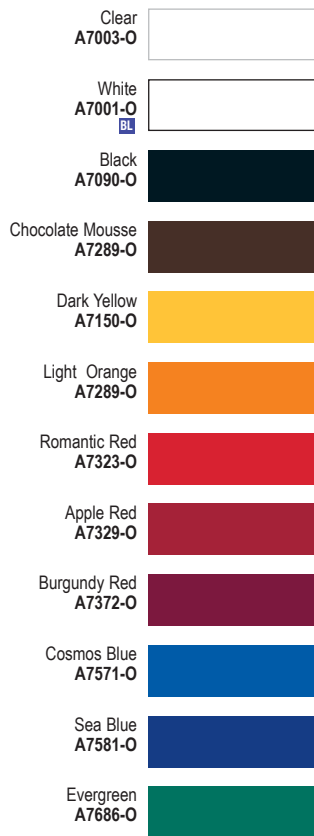

A7 Opaque

A high gloss film, great for vehicle graphics and long-term signage solutions.

- **Durability:** 7-year
- **Conformability:** Simple curves, compound curves
- **Printability:** CAS, thermal transfer
- **Adhesive:** Permanent solvent
- **Gloss:** 90
- **Type:** Cast vinyl