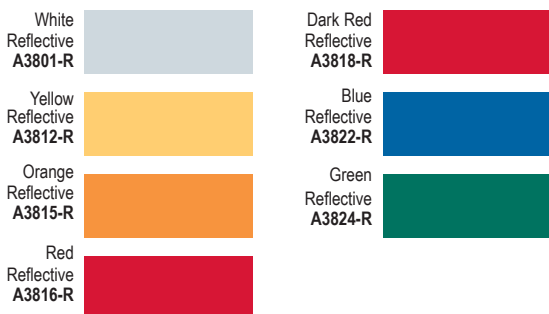

A3 Reflective

Cost-effective intermediate reflective film in 7 colors for short-term signage.

GRAPHICS

- **Durability:** 3 years
- **Conformability:** Flat
- **Printability:** CAS
- **Adhesive:** Permanent solvent
- **Reflectivity:** Commercial grade (ASTM 4956-99)
- **Liner:** 90 lb. Sta-Flat™ liner
- **Type:** Retroreflective urethane

Colors shown are ink reproductions and may vary from actual vinyl color. Please refer to Avery's color chart for accurate colors.

A3 Reflective 911

High-intensity reflective film, designed especially for emergency vehicles.

- **Durability:** 3 years
- **Conformability:** Flat, simple curves
- **Printability:** CAS, thermal, screen
- **Adhesive:** 3-year removable
- **Reflectivity:** prismatic (up to 400 candelas)
- **Liner:** Friction-coated polyester
- **Type:** Metallized prismatic

Colors shown are ink reproductions and may vary from actual vinyl color. Please refer to Avery's color chart for accurate colors.

A7 Reflective

The industry's most comprehensive line of high-performance reflective vinyl films in 17 colors.

GRAPHICS

- **Durability:** 7 years
- **Conformability:** Rivets/corrugations, compound curves
- **Printability:** Thermal transfer, CAS, screen
- **Adhesive:** Permanent solvent
- **Reflectivity:** Commercial grade (ASTM 4956-99)
- **Liner:** 90 lb. Sta-Flat™
- **Type:** Retro-reflective vinyl