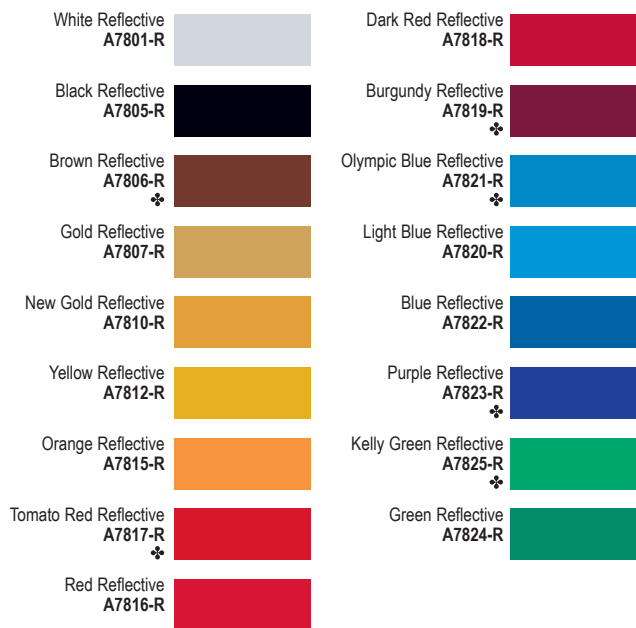

Colors shown are ink reproductions and may vary from actual vinyl color. Please refer to Avery's color chart for accurate colors.

A6 Opaque

The industry benchmark in intermediate signage, with unparalleled cutting and weeding. Now available in 72 colors.

- Durability:** 3 years
- Conformability:** Flat, simple curves
- Printability:** CAS, thermal, screen
- Adhesive:** 3-year removable
- Reflectivity:** prismatic (up to 400 candelas)
- Liner:** Friction-coated polyester
- Type:** Metallized prismatic

Colors shown are ink reproductions and may vary from actual vinyl color. Please refer to Avery's color chart for accurate colors.

A7 Reflective

The industry's most comprehensive line of high-performance reflective vinyl films in 17 colors.

Colors shown are ink reproductions and may vary from actual vinyl color. Please refer to Avery's color chart for accurate colors.

Conspicuity Tape Highly visible safety marking.

11" Red/7" White (2" x 150') A7841-S